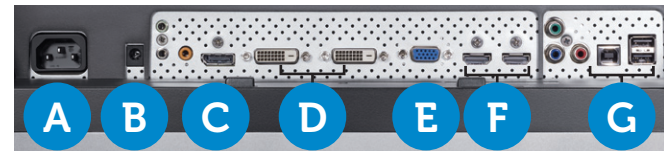

Dell UltraSharp™ Series U3011 30" / 75.6 cm Monitor

16:10 Wide format

Monitor feature highlights	
VIS (Viewable Image Size)	30 inches / 75.6 cm
Horizontal	25.25 inches / 641.28 mm
Vertical	15.78 inches / 400.8 mm
Aspect Ratio	16:10
Viewing Angle (vert./horiz.)	178°/178° (typical)
Contrast Ratio	1000:1 (typical), 100,000:1 (DCR)
Color Gamut (typical)	117% (CIE1976) / 102% (CIE 1931), 99% (AdobeRGB Coverage), 100% (sRGB Coverage) ¹
Panel Technology	IPS (In-Plane Switching), Anti Glare
Maximum Resolution	2560 x 1600 at 60 Hz
Soundbar (optional)	AX510 / AY511 (recommended)
Bezel Color	Black
Height (compressed/locked)	18.95 inches / 481.3 mm
Width	27.34 inches / 694.5 mm
Depth	8.32 inches / 211.3 mm
Weight (monitor+cables)	27.72 lbs / 12.6 kg
GSA/TAA Availability	Yes
Service & Warranty Plans	3 Years Advanced Exchange Service ² and Limited Hardware Warranty ³
What's in the Box?	Monitor, stand, power cord, documentation, Quick Setup Guide, Cables: VGA, USB, Dual-Link DVI, DisplayPort

Peripheral ports

- A** Power connector
- B** Speaker connector
- C** DisplayPort
- D** DVI connector (monitor to computer)
- E** VGA (alternative monitor to computer)
- F** HDMI ports
- G** USB ports

Adjustment features*

Tilt
(4° forward
and 21°
backwards)

**Height adjustable
stand**

Swivel left & right

*Product above is for illustrative purposes only.

¹ Color Gamut (typical) is based on either CIE 1931 or CIE 1976 (85%) test standard (as indicated).