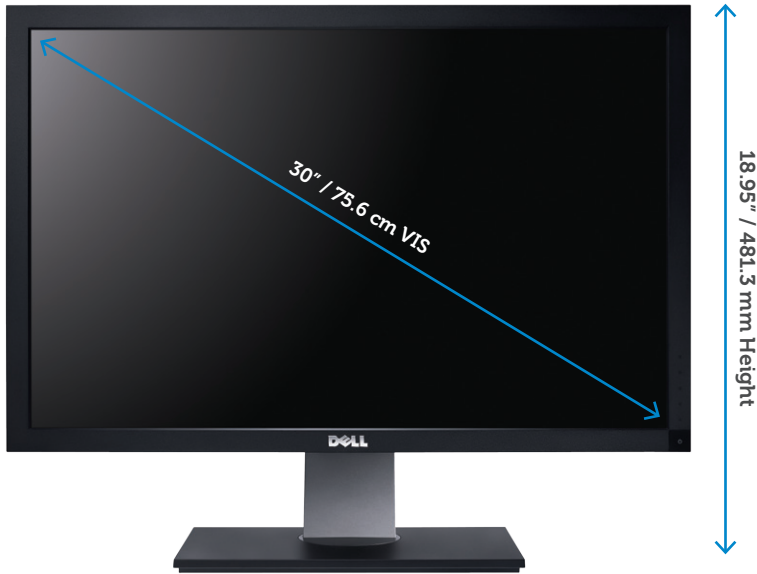

Dell UltraSharp™ Series U3011 30" / 75.6 cm Monitor

16:10 Wide format

Monitor feature highlights	
VIS (Viewable Image Size)	30 inches / 75.6 cm
Horizontal	25.25 inches / 641.28 mm
Vertical	15.78 inches / 400.8 mm
Aspect Ratio	16:10
Viewing Angle (vert./horiz.)	178°/178° (typical)
Contrast Ratio	1000:1 (typical), 100,000:1 (DCR)
Color Gamut (typical)	117% (CIE1976) / 102% (CIE 1931), 99% (AdobeRGB Coverage), 100% (sRGB Coverage) ¹
Panel Technology	IPS (In-Plane Switching), Anti Glare
Maximum Resolution	2560 x 1600 at 60 Hz
Soundbar (optional)	AX510 / AY511 (recommended)
Bezel Color	Black
Height (compressed/locked)	18.95 inches / 481.3 mm
Width	27.34 inches / 694.5 mm
Depth	8.32 inches / 211.3 mm
Weight (monitor+cables)	27.72 lbs / 12.6 kg
GSA/TAA Availability	Yes
Service & Warranty Plans	3 Years Advanced Exchange Service ² and Limited Hardware Warranty ³
What's in the Box?	Monitor, stand, power cord, documentation, Quick Setup Guide, Cables: VGA, USB, Dual-Link DVI, DisplayPort

Peripheral ports

- A** Power connector
- B** Speaker connector
- C** DisplayPort
- D** DVI connector (monitor to computer)
- E** VGA (alternative monitor to computer)
- F** HDMI ports
- G** USB ports

Adjustment features*

Tilt
(4° forward
and 21°
backwards)

**Height adjustable
stand**

Swivel left & right

*Product above is for illustrative purposes only.

¹ Color Gamut (typical) is based on either CIE 1931 or CIE 1976 (85%) test standard (as indicated).