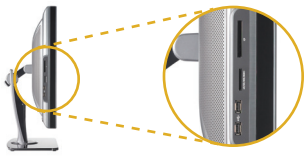

EXTENSIVE CONNECTIVITY FOR ENHANCED MULTIMEDIA EXPERIENCE

- Advanced connectivity support for multiple usage modes ranging from desktop, video, entertainment and gaming.
- The first display in the market to support DisplayPort technology, the latest digital video interface standard for PCs that allows playback of high-definition digital video content.
- HDMI connectivity allows playback of high-definition content from consumer devices such as HD-DVD, Blu-ray Disc™, gaming consoles, digital cameras and camcorders.

DESIGNED FOR COMFORT AND EASE-OF-USE

- Comprehensive screen adjustability options:

- 4 USB 2.0 high speed ports for easy connection of peripheral devices such as cameras, USB keys or mouse.
- Easy-to-reach integrated 9-in-2 card reader allows easy download of photos or files, without needing to reach under the desk.