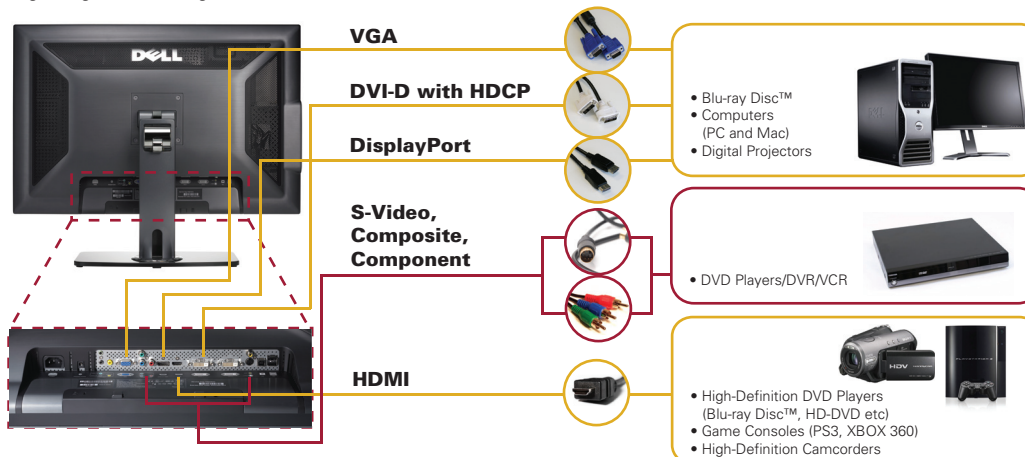

Extensive connectivity options including VGA, DVI-D with HDCP, S-Video, Component, Composite and HDMI allow you to hook up to most PCs and electronic devices. Dell™ UltraSharp™ 3008WFP is one of the first flat panel monitors to offer DisplayPort connectivity, industry-endorsed technology that allows high-definition content to be displayed on PCs.

Get the maximum value your business deserves. See More, Do More with Dell.

EXCELLENT SCREEN PERFORMANCE FOR LIFE-LIKE IMAGERY

- High-definition WQXGA (2560 x 1600 resolution)¹ with video processing capabilities that offer the flexibility of scaling multiple types of input signals.
- TrueColor Technology (117% color gamut)² delivers rich, life-like colors and accurate color representation for content creation.
- 3000:1 dynamic contrast ratio enables vivid color detail, great color accuracy and uniformity.

EXTENSIVE CONNECTIVITY FOR ENHANCED MULTIMEDIA EXPERIENCE

- Advanced connectivity support for multiple usage modes ranging from desktop, video, entertainment and gaming.
- The first display in the market to support DisplayPort technology, the latest digital video interface standard for PCs that allows playback of high-definition digital video content.
- HDMI connectivity allows playback of high-definition content from consumer devices such as HD-DVD, Blu-ray Disc™, gaming consoles, digital cameras and camcorders.

DESIGNED FOR COMFORT AND EASE-OF-USE

- Comprehensive screen adjustability options:

- 4 USB 2.0 high speed ports for easy connection of peripheral devices such as cameras, USB keys or mouse.
- Easy-to-reach integrated 9-in-2 card reader allows easy download of photos or files, without needing to reach under the desk.