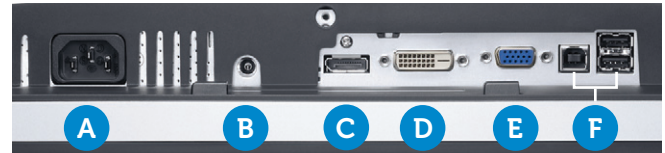

Dell UltraSharp™ Series U2412M

24" / 60.96 cm Monitor with LED backlights

16:10 Wide format

Upgrade to:

U2410-24" / 60.96 cm

Featured monitor:

U2412M-24" / 60.96 cm

Compare to:

U2311H-23" / 58.42 cm

Monitor feature highlights	
VIS (Viewable Image Size)	24 inches / 60.96 cm
Horizontal	20.3 inches / 518.4 mm
Vertical	12.7 inches / 324.0 mm
Aspect Ratio	16:10
Viewing Angle (vert./horiz.)	178°/178° (typical)
Contrast Ratio	1000:1 (typical)
Color Gamut (typical)	82% (CIE 1976) / 72% (CIE 1931) ¹
Panel Technology	IPS (In Plane Switching)
Backlights	LED
Maximum Resolution	1920 x 1200 at 60 Hz
Soundbar (optional)	AX510 / AY511
Bezel Color	Black
Height (compressed/locked)	15.69 inches / 398.5 mm
Width	21.89 inches / 556.0 mm
Depth	7.10 inches / 180.3 mm
Weight (monitor+cables)	13.73 lbs / 6.24 kg
GSA/TAA Availability	Yes
Service & Warranty Plans	3 Years Advanced Exchange Service ² and Limited Hardware Warranty ³
What's in the Box?	Monitor, stand, power cord, documentation, Quick Setup Guide, Cables: USB, VGA, DVI

Peripheral ports

- A** Power connector
- B** Speaker connector
- C** DisplayPort
- D** DVI connector (monitor to computer)
- E** VGA (alternative monitor to computer)
- F** USB ports

Adjustment features*