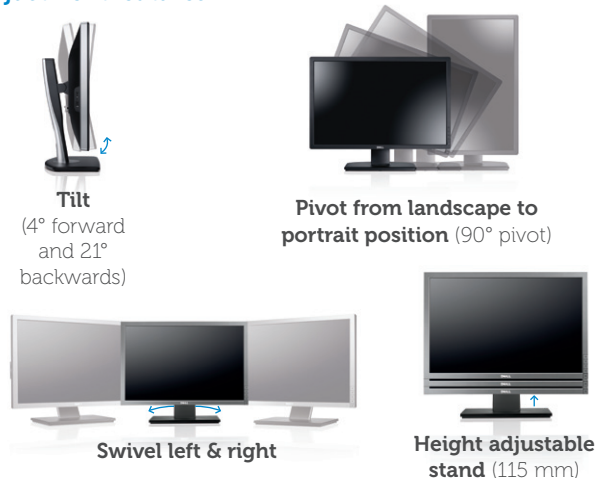

Dell UltraSharp™ Series U2412M

24" / 60.96 cm Monitor with LED backlights

16:10 Wide format

Upgrade to:

U2410-24" / 60.96 cm

Featured monitor:

U2412M-24" / 60.96 cm

Compare to:

U2311H-23" / 58.42 cm

Monitor feature highlights	
VIS (Viewable Image Size)	24 inches / 60.96 cm
Horizontal	20.3 inches / 518.4 mm
Vertical	12.7 inches / 324.0 mm
Aspect Ratio	16:10
Viewing Angle (vert./horiz.)	178°/178° (typical)
Contrast Ratio	1000:1 (typical)
Color Gamut (typical)	82% (CIE 1976) / 72% (CIE 1931) ¹
Panel Technology	IPS (In Plane Switching)
Backlights	LED
Maximum Resolution	1920 x 1200 at 60 Hz
Soundbar (optional)	AX510 / AY511
Bezel Color	Black
Height (compressed/locked)	15.69 inches / 398.5 mm
Width	21.89 inches / 556.0 mm
Depth	7.10 inches / 180.3 mm
Weight (monitor+cables)	13.73 lbs / 6.24 kg
GSA/TAA Availability	Yes
Service & Warranty Plans	3 Years Advanced Exchange Service ² and Limited Hardware Warranty ³
What's in the Box?	Monitor, stand, power cord, documentation, Quick Setup Guide, Cables: USB, VGA, DVI

Peripheral ports

- A** Power connector
- B** Speaker connector
- C** DisplayPort
- D** DVI connector (monitor to computer)
- E** VGA (alternative monitor to computer)
- F** USB ports

Adjustment features*