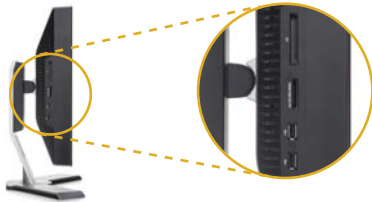

- 4 USB 2.0 high speed ports for easy connection of peripheral devices such as cameras, USB keys or mouse.
- Easy-to-reach integrated 9-in-2 card reader allows easy download of photos or files, without needing to reach under the desk.