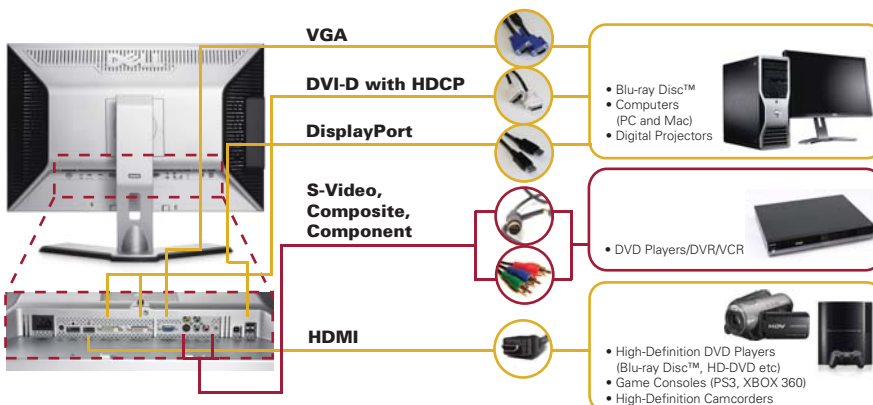

Enjoy the Ultrasharp advantage with intuitive built-in features like a height adjustable stand, 4 USB 2.0 ports and a conveniently located 9-in-2 media card reader - small thoughtful details that make life that much easier.

EXTENSIVE CONNECTIVITY FOR ENHANCED MULTIMEDIA EXPERIENCE

- Advanced connectivity support for multiple usage modes ranging from desktop, video, entertainment and gaming.
- One of the first displays in the market to support DisplayPort technology, the latest digital video interface standard for PCs that allows playback of high-definition digital video content.
- HDMI connectivity allows playback of high-definition content from consumer devices such as HD-DVD, Blu-ray Disc™, gaming consoles, digital cameras and camcorders.
- S-video/composite/component connectors that enables connectivity to other video devices
- Audio-out connector that supports HDMI 2.1 channel output devices.

DESIGNED FOR COMFORT AND EASE-OF-USE

- Comprehensive screen adjustability options:

- 4 USB 2.0 high speed ports for easy connection of peripheral devices such as cameras, USB keys or mouse.
- Easy-to-reach integrated 9-in-2 card reader allows easy download of photos or files, without needing to reach under the desk.